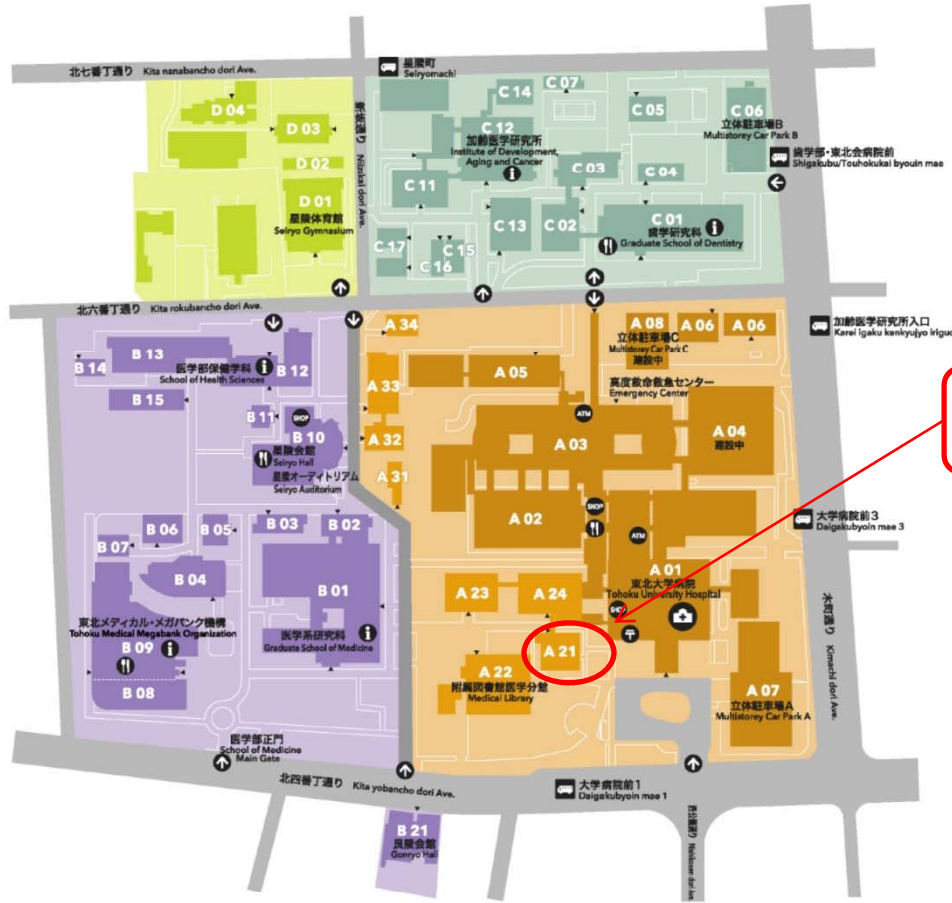

東北大学 星陵キャンパス

TOHOKU UNIVERSITY Seiryō Campus

- D 01 星陵体育館
Seiryō Gymnasium
- D 02 弓道場
Japanese Archery House
- D 03 星陵学生サークル棟A
Seiryō Club House A
- D 04 看護師宿舎
Dormitory for Nurse

- C 01 歯学部臨床研究棟
Graduate School of Dentistry Clinical Dental Science Building
- C 02 歯学部基礎研究棟
Graduate School of Dentistry Basic Dental Science Building
- C 03 歯学部実習講義棟
Graduate School of Dentistry Dental Education and Training Building
- C 04 仮設棟(歯学部)
Temporary Building (School of Dentistry)
- C 05 星陵レジデンス
Seiryō Residence
- C 06 立体駐車場B
Multistorey Car Park B
- C 07 星陵学生サークル棟B
Seiryō Club House B

**NBR事前講習会会場
(臨床講義棟 小講堂)**

- B 01 医学部1号館
School of Medicine Building 1
- B 02 医学部4号館
School of Medicine Building 4
- B 03 医学部0号館
School of Medicine Building 0
- B 04 医学部5号館
School of Medicine Building 5
- B 05 先端医療技術トレーニングセンター
Advanced Medical Training Center
- B 06 仮設棟(医学系)
Temporary Building (Medical Science)
- B 07 工学実験棟
Graduate School of Biomedical Engineering Laboratory
- B 08 医学部6号館
School of Medicine Building 6
- B 09 東北メディカル・メガバンク機構
Tohoku Medical Megabank Building
- B 10 星陵会館(厚生施設)
Seiryō Hall (Welfare Facilities)
- B 11 フロンティア研究棟
Frontier Research Building
- B 12 医学部保健学科A棟
School of Health Sciences Building A
- B 13 医学部保健学科B棟
School of Health Sciences Building B
- B 14 医学部保健学科C棟
School of Health Sciences Building C
- B 15 医学部(臨床系)仮設研究棟
Clinical Research Building (Provisional Office)